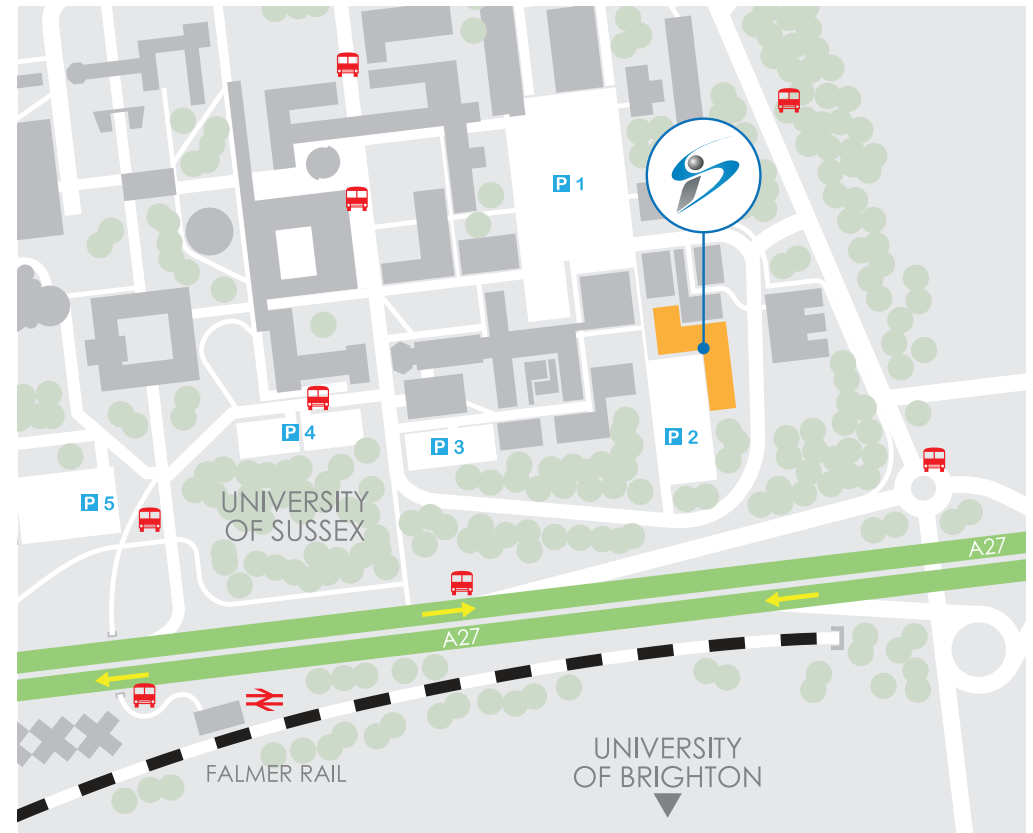

Directions to Innovation Stream

Railway Station

Falmer Railway Station is immediately opposite the University entrance. You may need to change at Brighton or Lewes main stations (about eight minutes in either direction). Coaches to Brighton leave Victoria every 90 minutes and arrive at the Brighton Pool Valley Bus Station. Take a connecting bus to the campus.

Bus Stop

Bus number 25 runs between the centre of Brighton and the University - stopping at Churchill Square and Old Steine - bringing passengers directly onto the campus. In addition, bus services 28, 30, 129, 728 and 729 operate between Brighton (Old Steine) and destinations east of Falmer. They all stop right outside the University.

Car Park

The Sussex Innovation Centre is located on the University of Sussex campus about four miles (six kilometres) east of Brighton or 3 miles west of Lewes on the A27. Take the junction marked Falmer/University of Sussex (B2123) and follow signs for the University of Sussex. Car parking is available on site in Car Park 2.